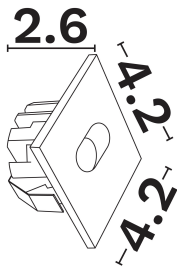

TECHNICAL DRAWING

COMPATIBLE WITH

— On/Off Driver: Included

— Triac Driver: N/A

— Dali Driver: 9844145

GENERAL INFORMATION

Product Code	9232243
Product Category	Steplights
Product Family	Atrium
Mounting Location	Wall
Application Environment	Indoor

DIMENSION & WEIGHT

LxWxH (cm)	L:4.2 W:4.2 H:2.6 cm
Cut out (cm)	3,5
Weight (Kgr)	N/A

MATERIAL & COLOR

Product Color	White
Body Material	Aluminium
Cover Material	N/A

APPLICATION & MOUNTING

Ambient Working Temp.	45 C
Type of Protection	IP20
Protection Class IK	IK03
Dimmable	Yes
Type of Dimming (Optional)	Dali
Mounting type	Recessed
Mounting Depth (cm)	Wall
Led Module Replaceable	No
Light Source	Led
Adjustable	No

NOVA LUCE S.A

Schimatari Viotias
32009, Greece

+30 22620 58 121
+30 22620 56 743

info@novaluce.com
www.novaluce.com