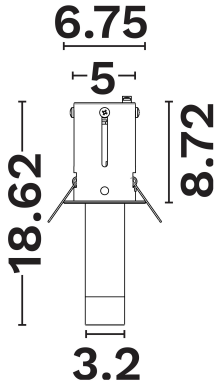

TECHNICAL DRAWING

COMPATIBLE WITH

— On/Off Driver: Included

— Triac Driver: N/A

— Dali Driver: 9844146

GENERAL INFORMATION

Product Code	9070139
Product Category	Downlights
Product Family	Cod
Mounting Location	
Application Environment	Indoor

DIMENSION & WEIGHT

LxWxH (cm)	D:3.2 H:18.62
Cut out (cm)	5,5
Weight (Kgr)	N/A

MATERIAL & COLOR

Product Color	Black
Body Material	Aluminium
Cover Material	N/A

APPLICATION & MOUNTING

Ambient Working Temp.	45 C
Type of Protection	IP20
Protection Class IK	IK04
Dimmable	Yes
Type of Dimming (Optional)	Dali
Mounting type	Recessed
Mounting Depth (cm)	Ceiling
Led Module Replaceable	No
Light Source	Led
Adjustable	No

NOVA LUCE S.A

Schimatari Viotias
32009, Greece

+30 22620 58 121
+30 22620 56 743

info@novaluce.com
www.novaluce.com