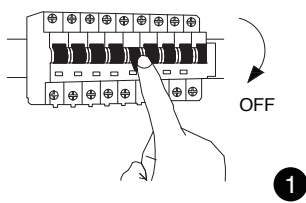

NOVA LUCE

6311802

1

8

1. Turn off the general switch
2. Drill holes, apply plastic anchors
3. Connect wires
4. Apply screws
5. Apply the bulbs
6. Fix it in place
7. Fix the canopy into place
8. Turn on general switch