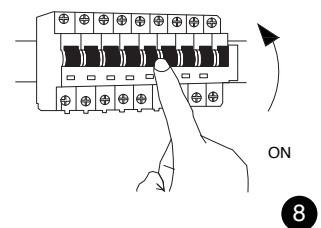

NOVA LUCE

6311802

1

8

1. Turn off the general switch
2. Drill holes, apply plastic anchors
3. Connect wires
4. Apply screws
5. Apply the bulbs
6. Fix it in place
7. Fix the canopy into place
8. Turn on general switch