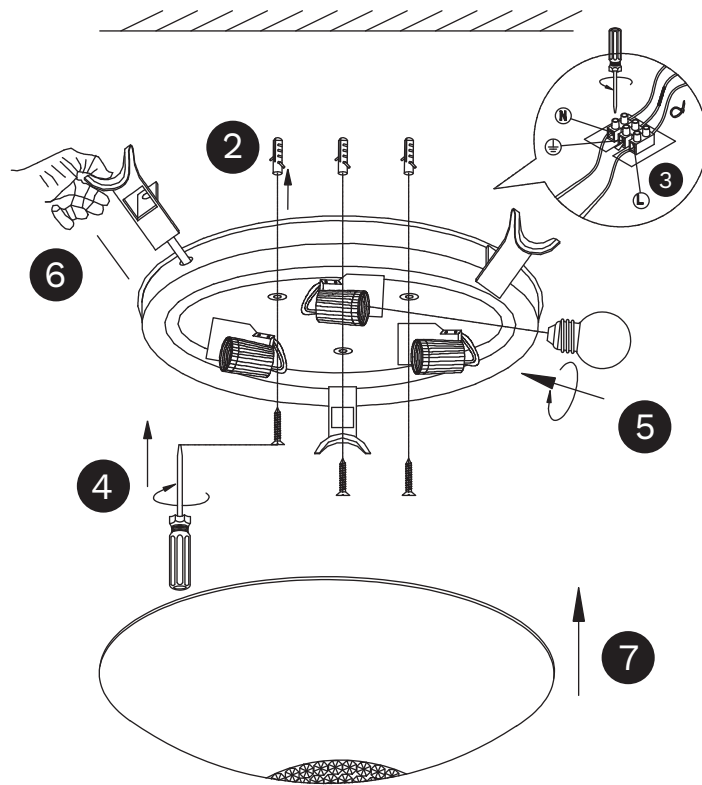

NOVA LUCE

6311802

1

8

1. Turn off the general switch
2. Drill holes, apply plastic anchors
3. Connect wires
4. Apply screws
5. Apply the bulbs
6. Fix it in place
7. Fix the canopy into place
8. Turn on general switch