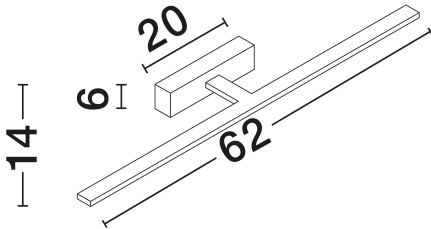

NOVA LUCE

PRODUCT DATASHEET

Version: 001

PRODUCT PHOTOGRAPH

GENERAL INFORMATION

Product Code	9053202
Collection	Indoor
Product Category	Bathroom
Product Family	Mondrian
Mounting Location	Ceiling
Application Environment	Indoor
Specifications	N/A

DIMENSION & WEIGHT

LxWxH (cm)	L: 62 W: 14 H: 6
Cut Out (cm)	N/A
Weight (Kgr)	0.92

MATERIAL & COLOR

Product Color	Sandy Black
Body Material	Aluminium & Acrylic

TECHNICAL DRAWING

APPLICATION & MOUNTING

Ambient Working Temp.	Max 45°C
Type of Protection	IP44
Dimmable	Yes
Type of Dimming	N/A
Mounting type	Surface
Mounting Depth (cm)	N/A
Led Module Replaceable	No
Light Source	LED