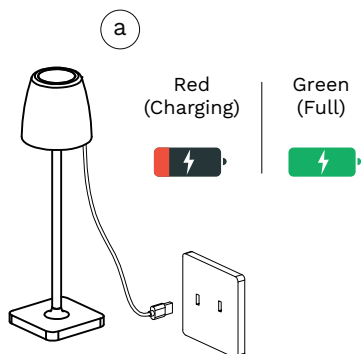

NOVA LUCE

9223411, 9223412, 9223413
9223414, 9223415

1

Firstly, charge the lamp until the led changes to green.
The USB cable is in the attachment bag.
We recommend that you use 1A adaptor.

Or charge the lamp by connecting it on base

3

To turn on/ off the lamp,
please touch the switch on the top

4

The lamp is dimmable