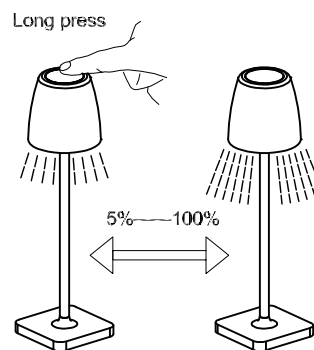

NOVA LUCE

9223411, 9223412, 9223413
9223414, 9223415

1

Firstly, charge the lamp until the led changes to green.
The USB cable is in the attachment bag.
We recommend that you use 1A adaptor.

Or charge the lamp by connecting it on base

3

To turn on/ off the lamp,
please touch the switch on the top

4

The lamp is dimmable