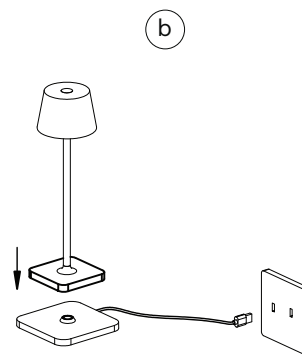

NOVA LUCE

9223411, 9223412, 9223413
9223414, 9223415

1

Firstly, charge the lamp until the led changes to green.
The USB cable is in the attachment bag.
We recommend that you use 1A adaptor.

Or charge the lamp by connecting it on base

3

To turn on/ off the lamp,
please touch the switch on the top

4

The lamp is dimmable