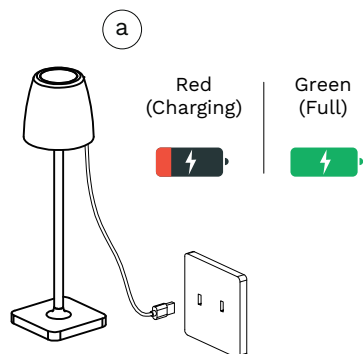

NOVA LUCE

9121911

1

Firstly, charge the lamp until the led changes to green.
The USB cable is in the attachment bag.
We recommend that you use 1A adaptor.

Or charge the lamp by connecting it on base

3

To turn on/ off the lamp,
please touch the switch on the top

4

The lamp is dimmable