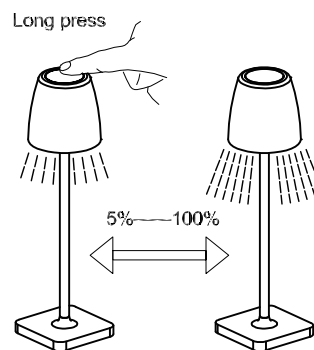

Or charge the lamp by connecting it on base

3

To turn on/ off the lamp,
please touch the switch on the top

4

The lamp is dimmable