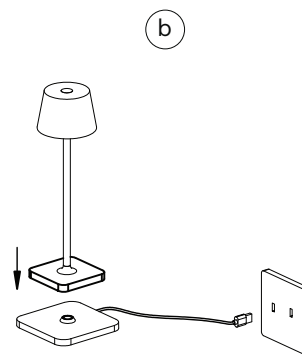

NOVA LUCE

9121911

1

Firstly, charge the lamp until the led changes to green.
The USB cable is in the attachment bag.
We recommend that you use 1A adaptor.

Or charge the lamp by connecting it on base

3

To turn on/ off the lamp,
please touch the switch on the top