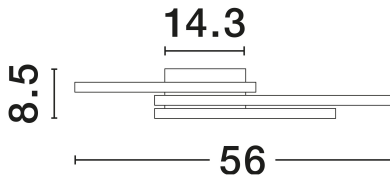

TECHNICAL DRAWING

GENERAL INFORMATION

Product Code	9500832
Collection	Indoor
Product Category	Ceiling
Product Family	Bilbao
Mounting Location	Ceiling
Application Environment	Indoor
Specifications	N/A

DIMENSION & WEIGHT

LxWxH (cm)	L: 56 W: 56 H: 8.5
Cut Out (cm)	N/A
Weight (Kgr)	2.8

MATERIAL & COLOR

Product Color	???? Black
Body Material	Aluminium & Acrylic

APPLICATION & MOUNTING

Ambient Working Temp.	Max 45°C
Type of Protection	IP20
Dimmable	No
Type of Dimming	N/A
Mounting type	Surface
Mounting Depth (cm)	N/A
Led Module Replaceable	No
Light Source	LED

NOVA LUCE S.A

Schimatari Viotias
32009, Greece

+30 22620 58 121
+30 22620 56 743

info@novaluce.com
www.novaluce.com