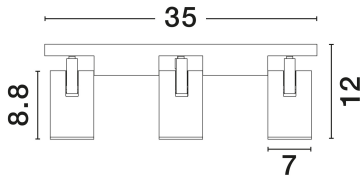

NOVA LUCE

PRODUCT DATASHEET

Version: 001

PRODUCT PHOTOGRAPH

GENERAL INFORMATION

Product Code	9030782
Collection	Indoor
Product Category	Ceiling
Product Family	Esto
Mounting Location	Ceiling
Application Environment	Indoor
Specifications	N/A

DIMENSION & WEIGHT

LxWxH (cm)	L: 35 W: 7 H: 12
Cut Out (cm)	N/A
Weight (Kgr)	0.897

MATERIAL & COLOR

Product Color	Sandy White
Body Material	Aluminium

TECHNICAL DRAWING

APPLICATION & MOUNTING

Ambient Working Temp.	Max 45°C
Type of Protection	IP20
Dimmable	Yes
Type of Dimming	N/A
Mounting type	Surface
Mounting Depth (cm)	N/A
Led Module Replaceable	Yes
Light Source	GU10

Power (Nominal)	3X10W
Input voltage (Nominal)	100-240V
Mains Frequency	50/60Hz

PHOTOMETRICAL DATA

Luminous Flux	N/A
Color Temperature	N/A
Light Color (Designation)	N/A

WARRANTY

Warranty	3 Years
----------	----------------