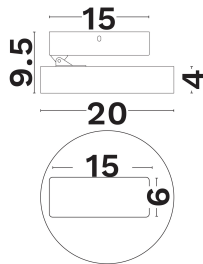

TECHNICAL DRAWING

COMPATIBLE WITH

— On/Off Driver: N/A

— Triac Driver: N/A

— Dali Driver: N/A

GENERAL INFORMATION

Product Code	9058102
Product Category	Ceiling-Led
Product Family	Perfect Profiles
Mounting Location	Ceiling
Application Environment	Indoor

DIMENSION & WEIGHT

LxWxH (cm)	D: 20 H:9.5 cm
Cut out (cm)	N/A
Weight (Kgr)	N/A

MATERIAL & COLOR

Product Color	Black
Body Material	Aluminium
Cover Material	N/A

APPLICATION & MOUNTING

Ambient Working Temp.	45 C
Type of Protection	IP20
Protection Class IK	IK03
Dimmable	Yes
Type of Dimming (Optional)	Dimming With Controller
Mounting type	Surface
Mounting Depth (cm)	Ceiling
Led Module Replaceable	No
Light Source	Led
Adjustable	Yes

NOVA LUCE S.A

Schimatari Viotias
32009, Greece

+30 22620 58 121
+30 22620 56 743

info@novaluce.com
www.novaluce.com