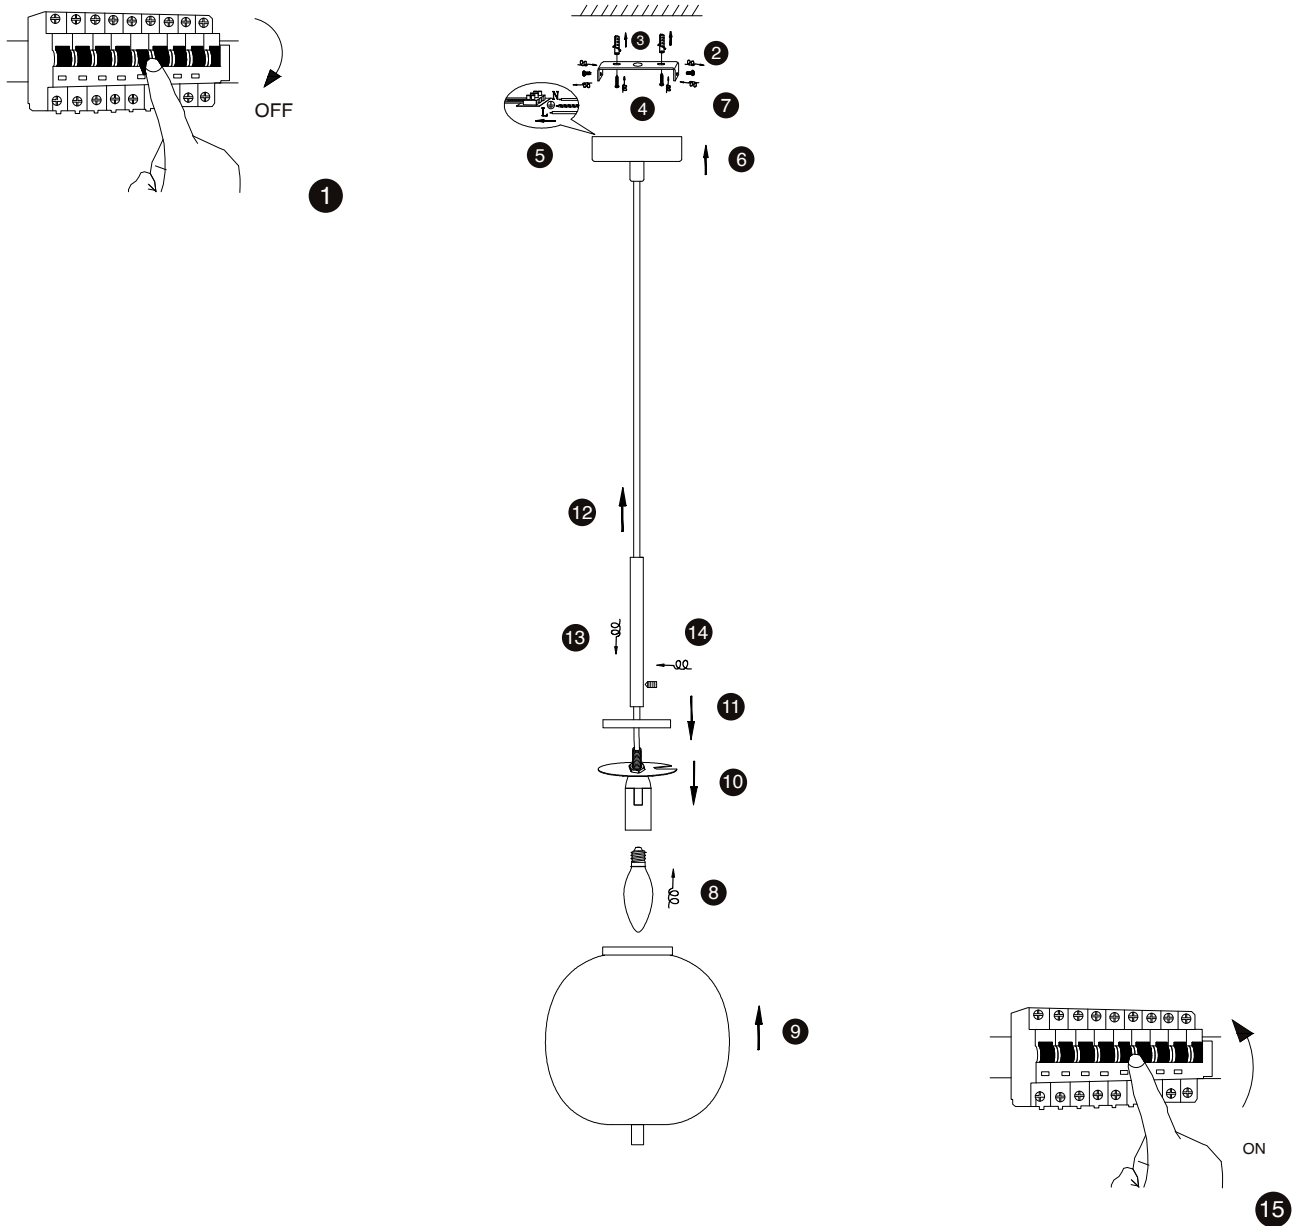

NOVA LUCE

9624074

1. Turn off the general switch
2. Untight the side screws
3. Drill holes, apply plastic anchors
4. Apply screws
5. Connect wires
6. Fix the canopy into place
7. Apply the side screws
8. By rotating apply the bulb
9. Apply the glass
10. 11. 12. 13. Assemble & adjust parts
14. Apply the side screw to make it stable
15. Turn on general switch