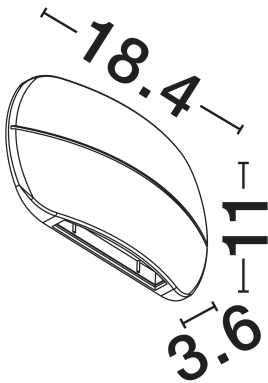

NOVA LUCE

PRODUCT DATASHEET

Version: 001

PRODUCT PHOTOGRAPH

TECHNICAL DRAWING

GENERAL INFORMATION

Product Code	9030746
Collection	Outdoor
Product Category	Wall
Product Family	Prato
Mounting Location	Wall
Application Environment	Outdoor
Specifications	N/A

DIMENSION & WEIGHT

LxWxH (cm)	L:18.4 W:11 H:3.6 cm
Cut out (cm)	N/A
Weight (Kgr)	0.44

MATERIAL & COLOR

Product Color	Sandy Black
Body Material	Aluminium & Glass

APPLICATION & MOUNTING

Ambient Working Temp.	Max 45 oC
Type of Protection	IP65
Dimmable	No
Type of Dimming	N/A
Mounting type	Surface
Mounting Depth (cm)	N/A
Led Module Replaceable	No
Light Source	LED

Power (Nominal)	10w
Input voltage (Nominal)	220-240Vac
Mains Frequency	50/60Hz

PHOTOMETRICAL DATA

Luminous Flux	434lm
Color Temperature	3000K
Light Color (Designation)	Warm White

WARRANTY

Warranty	3 Years
----------	----------------