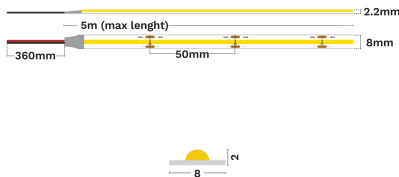

COMPATIBLE WITH

— On/Off Driver: N/A

— Triac Driver: N/A

— Dali Driver: N/A

GENERAL INFORMATION

Product Code	9540062
Product Category	Led Strips
Product Family	Vida Slim
Mounting Location	N/A
Application Environment	Indoor

DIMENSION & WEIGHT

LxWxH (cm)	L:5m 8 mm
Cut out (cm)	N/A
Weight (Kgr)	N/A

MATERIAL & COLOR

Product Color	N/A
Body Material	Aluminium
Cover Material	N/A

APPLICATION & MOUNTING

Ambient Working Temp.	45 C
Type of Protection	IP20
Protection Class IK	N/A
Dimmable	Yes
Type of Dimming (Optional)	Triac/Dali
Mounting type	N/A
Mounting Depth (cm)	N/A
Led Module Replaceable	No
Light Source	Led
Adjustable	No

NOVA LUCE S.A

Schimatari Viotias
32009, Greece

+30 22620 58 121
+30 22620 56 743

info@novaluce.com
www.novaluce.com