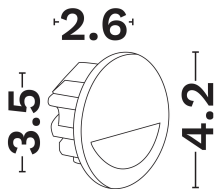

DIMENSION & WEIGHT

LxWxH (cm)	D:4.2 H:2.6 cm
Cut out (cm)	3,5
Weight (Kgr)	N/A

TECHNICAL DRAWING

MATERIAL & COLOR

Product Color	White
Body Material	Aluminium
Cover Material	N/A

APPLICATION & MOUNTING

Ambient Working Temp.	45 C
Type of Protection	IP20
Protection Class IK	IK03
Dimmable	Yes
Type of Dimming (Optional)	Dali
Mounting type	Recessed
Mounting Depth (cm)	Ceiling
Led Module Replaceable	No
Light Source	Led
Adjustable	No

PHOTOMETRICAL DATA

Luminous Flux	59
Luminous Efficacy	19.7
Color Temperature	2700
Light Color (Designation)	Warm White
CRI	>80
SDCM	<3
Beam Angle	70
UGR	<19

LIFESPAN

Lifetime	20000
----------	--------------