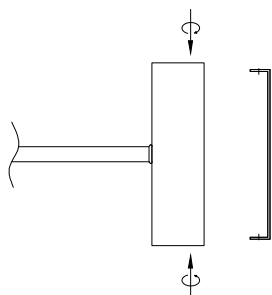

NOVA LUCE

9009206

①

Turn off the general Switch

②

Drill holes & apply plastic anchors
With screws

③

Connect the wires

④

Apply the side screws

⑤

Instal glass shades

⑥

Turn on the general switch