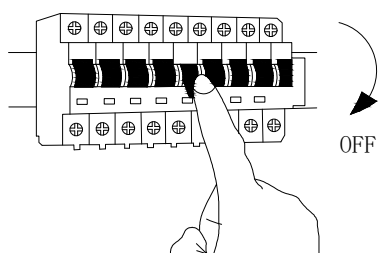

NOVA LUCE

9009206

①

Turn off the general Switch

②

Drill holes & apply plastic anchors
With screws

③

Connect the wires

④

Apply the side screws

⑤

Instal glass shades

⑥

Turn on the general switch