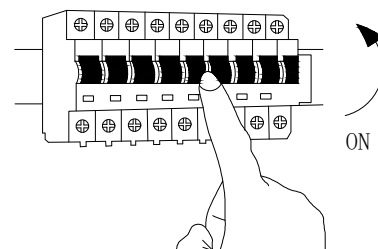

NOVA LUCE

9009206

①

Turn off the general Switch

②

Drill holes & apply plastic anchors
With screws

③

Connect the wires

④

Apply the side screws

⑤

Instal glass shades

⑥

Turn on the general switch