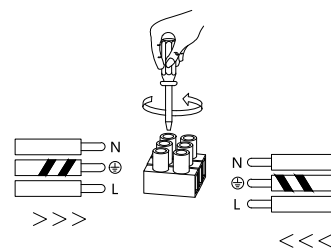

NOVA LUCE

9009206

①

Turn off the general Switch

②

Drill holes & apply plastic anchors
With screws

③

Connect the wires

④

Apply the side screws

⑤

Instal glass shades

⑥

Turn on the general switch