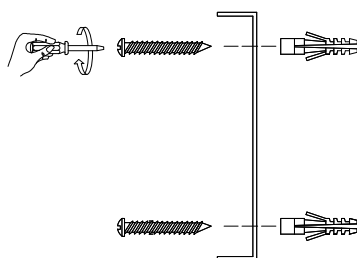

NOVA LUCE

9009206

①

Turn off the general Switch

②

Drill holes & apply plastic anchors
With screws

③

Connect the wires

④

Apply the side screws

⑤

Instal glass shades

⑥

Turn on the general switch