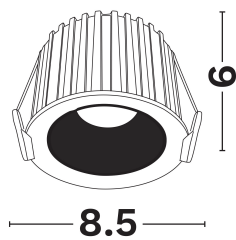

NOVA LUCE

PRODUCT DATASHEET

Version: 001

PRODUCT PHOTOGRAPH

GENERAL INFORMATION

Product Code	9248071
Product Category	Downlights
Product Family	Carpe
Mounting Location	Ceiling
Application Environment	Indoor

DIMENSION & WEIGHT

LxWxH (cm)	D:8.5 H:6
Cut out (cm)	7,5
Weight (Kgr)	N/A

TECHNICAL DRAWING

MATERIAL & COLOR

Product Color	White
Body Material	Aluminium
Cover Material	N/A

APPLICATION & MOUNTING

Ambient Working Temp.	45 C
Type of Protection	IP20
Protection Class IK	IK03
Dimmable	Yes
Type of Dimming (Optional)	Triac/Dali
Mounting type	Recessed
Mounting Depth (cm)	Ceiling
Led Module Replaceable	No
Light Source	Led
Adjustable	No

PHOTOMETRICAL DATA

Luminous Flux	680
Luminous Efficacy	48.6
Color Temperature	3000
Light Color (Designation)	Warm White
CRI	>90
SDCM	<3
Beam Angle	36
UGR	<19

LIFESPAN

Lifetime	30000
----------	--------------