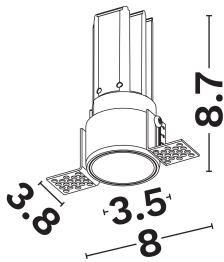

NOVA LUCE

PRODUCT DATASHEET

Version: 001

PRODUCT PHOTOGRAPH

GENERAL INFORMATION

Product Code	9030685
Product Category	Downlights
Product Family	Dash
Mounting Location	Ceiling
Application Environment	Indoor

DIMENSION & WEIGHT

LxWxH (cm)	D:3.8 H:8.7
Cut out (cm)	4,5
Weight (Kgr)	N/A

TECHNICAL DRAWING

MATERIAL & COLOR

Product Color	Black
Body Material	Aluminium
Cover Material	N/A

APPLICATION & MOUNTING

Ambient Working Temp.	45 C
Type of Protection	IP20
Protection Class IK	IK03
Dimmable	Yes
Type of Dimming (Optional)	Triac/Dali
Mounting type	Trimless
Mounting Depth (cm)	Ceiling
Led Module Replaceable	No
Light Source	Led
Adjustable	No

PHOTOMETRICAL DATA

Luminous Flux	467
Luminous Efficacy	66.7
Color Temperature	3000
Light Color (Designation)	Warm White
CRI	97
SDCM	<3
Beam Angle	28
UGR	<16

LIFESPAN

Lifetime	50000
----------	--------------