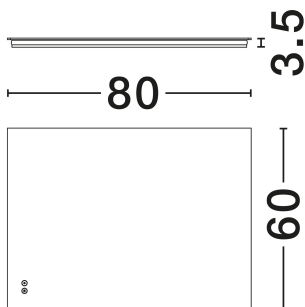

NOVA LUCE

PRODUCT DATASHEET

Version: 001

PRODUCT PHOTOGRAPH

GENERAL INFORMATION

Product Code	9006026
Collection	Indoor
Product Category	Bathroom
Product Family	Alda
Mounting Location	Ceiling
Application Environment	Indoor
Specifications	N/A

DIMENSION & WEIGHT

LxWxH (cm)	L: 60 W: 3.5 H: 80
Cut Out (cm)	N/A
Weight (Kgr)	5.9

MATERIAL & COLOR

Product Color	/
Body Material	Aluminium & Mirror Glass

TECHNICAL DRAWING

APPLICATION & MOUNTING

Ambient Working Temp.	Max 45°C
Type of Protection	IP44
Dimmable	No
Type of Dimming	N/A
Mounting type	Surface
Mounting Depth (cm)	N/A
Led Module Replaceable	No
Light Source	LED

Power (Nominal)	48W
Input voltage (Nominal)	220-240V
Mains Frequency	50/60Hz

PHOTOMETRICAL DATA

Luminous Flux	978lm
Color Temperature	3000K
Light Color (Designation)	Warm White

WARRANTY

Warranty	3 Years
----------	----------------