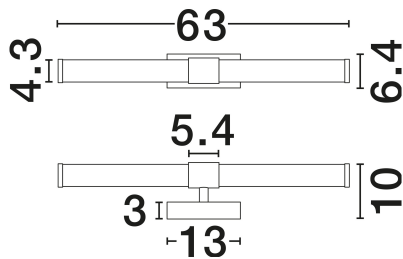

NOVA LUCE

PRODUCT DATASHEET

Version: 001

PRODUCT PHOTOGRAPH

GENERAL INFORMATION

Product Code	9236412
Collection	Indoor
Product Category	Wall
Product Family	Alto
Mounting Location	Ceiling
Application Environment	Indoor
Specifications	N/A

DIMENSION & WEIGHT

LxWxH (cm)	L: 63 W: 10 H: 6.4
Cut Out (cm)	N/A
Weight (Kgr)	1.1

MATERIAL & COLOR

Product Color	Matt Black & Clear
Body Material	Metal, Glass & Acrylic

TECHNICAL DRAWING

APPLICATION & MOUNTING

Ambient Working Temp.	Max 45°C
Type of Protection	IP44
Dimmable	Yes
Type of Dimming	N/A
Mounting type	Surface
Mounting Depth (cm)	N/A
Led Module Replaceable	No
Light Source	LED

NOVA LUCE S.A

Schimatari Viotias
32009, Greece

+30 22620 58 121
+30 22620 56 743

info@novaluce.com
www.novaluce.com