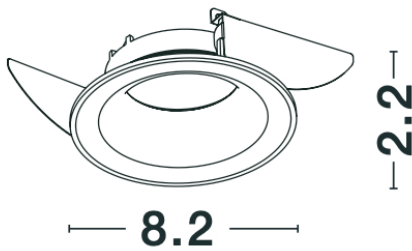

TECHNICAL DRAWING

COMPATIBLE WITH

— On/Off Driver: N/A

— Triac Driver: N/A

— Dali Driver: N/A

GENERAL INFORMATION

Product Code	62200
Product Category	Downlights GU10
Product Family	Raena
Mounting Location	Ceiling
Application Environment	Indoor

DIMENSION & WEIGHT

LxWxH (cm)	D: 8,2 H: 2,2
Cut out (cm)	7.5
Weight (Kgr)	-

MATERIAL & COLOR

Product Color	White
Body Material	Aluminium
Cover Material	N/A

APPLICATION & MOUNTING

Ambient Working Temp.	45 C
Type of Protection	IP20
Protection Class IK	IK03
Dimmable	N/A
Type of Dimming (Optional)	N/A
Mounting type	Recessed
Mounting Depth (cm)	Ceiling
Led Module Replaceable	Yes
Light Source	LED GU10 / MR16
Adjustable	No

NOVA LUCE S.A

Schimatari Viotias
32009, Greece

+30 22620 58 121
+30 22620 56 743

info@novaluce.com
www.novaluce.com