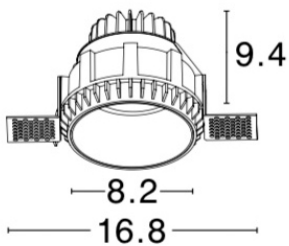

NOVA LUCE

PRODUCT DATASHEET

Version: 001

PRODUCT PHOTOGRAPH

TECHNICAL DRAWING

COMPATIBLE WITH

— On/Off Driver: N/A

— Triac Driver: N/A

— Dali Driver: N/A

GENERAL INFORMATION

Product Code	8019109
Product Category	Accessories
Product Family	Belluno
Mounting Location	N/A
Application Environment	Outdoor

DIMENSION & WEIGHT

LxWxH (cm)	D: 8,2 H: 9,4
Cut out (cm)	10.5
Weight (Kgr)	0.305