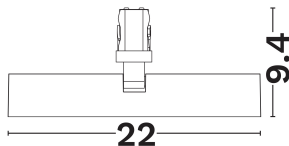

DIMENSION & WEIGHT

LxWxH (cm)	L:22 W:2.5 H:9.4 cm
Cut out (cm)	N/A
Weight (Kgr)	N/A

TECHNICAL DRAWING

MATERIAL & COLOR

Product Color	White
Body Material	Aluminium
Cover Material	N/A

APPLICATION & MOUNTING

Ambient Working Temp.	45 C
Type of Protection	IP20
Protection Class IK	IK08
Dimmable	No
Type of Dimming (Optional)	N/A
Mounting type	Recessed
Mounting Depth (cm)	Ceiling
Led Module Replaceable	No
Light Source	Led
Adjustable	Yes

NOVA LUCE

PRODUCT DATASHEET

Version: 001

ELECTRICAL DATA

Power (Nominal)	12
Input voltage (Nominal)	48Vdc
Mains Frequency	50/60Hz
Output voltage	N/A
Output Current	N/A
Power Factor	N/A
Efficiency	N/A
SVM	N/A
Pst	N/A
Class	III

PHOTOMETRICAL DATA

Luminous Flux	897
Luminous Efficacy	74.8
Color Temperature	3000
Light Color (Designation)	Warm White
CRI	>90
SDCM	<3
Beam Angle	24
UGR	<10

LIFESPAN

Lifetime	30000
----------	--------------