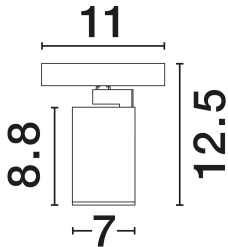

NOVA LUCE

PRODUCT DATASHEET

Version: 001

PRODUCT PHOTOGRAPH

GENERAL INFORMATION

Product Code	9030779
Collection	Indoor
Product Category	Ceiling
Product Family	Esto
Mounting Location	Ceiling
Application Environment	Indoor
Specifications	N/A

DIMENSION & WEIGHT

LxWxH (cm)	D: 7 W: 11 H: 12.5
Cut Out (cm)	N/A
Weight (Kgr)	0.266

MATERIAL & COLOR

Product Color	Sandy Black
Body Material	Aluminium

TECHNICAL DRAWING

APPLICATION & MOUNTING

Ambient Working Temp.	Max 45°C
Type of Protection	IP20
Dimmable	Yes
Type of Dimming	N/A
Mounting type	Surface
Mounting Depth (cm)	N/A
Led Module Replaceable	Yes
Light Source	GU10

NOVA LUCE S.A

Schimatari Viotias
32009, Greece

+30 22620 58 121
+30 22620 56 743

info@novaluce.com
www.novaluce.com