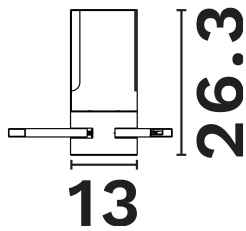

NOVA LUCE

PRODUCT DATASHEET

Version: 001

PRODUCT PHOTOGRAPH

TECHNICAL DRAWING

COMPATIBLE WITH

— On/Off Driver: N/A

— Triac Driver: N/A

— Dali Driver: N/A

GENERAL INFORMATION

Product Code	9009068
Product Category	Lighting Systems
Product Family	Uprail
Mounting Location	
Application Environment	Indoor

DIMENSION & WEIGHT

LxWxH (cm)	L:26.3 W:12 H:8 cm
Cut out (cm)	N/A
Weight (Kgr)	N/A