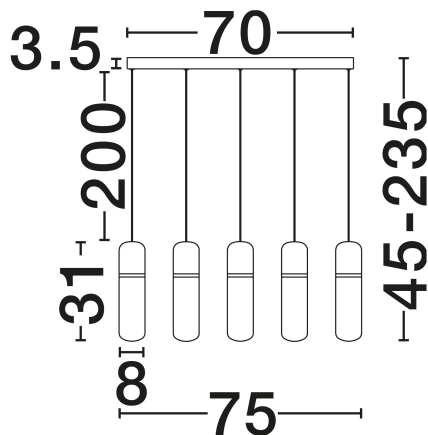

TECHNICAL DRAWING

NOVA LUCE S.A

Schimatari Viotias
32009, Greece

+30 22620 58 121
+30 22620 56 743

info@novaluce.com
www.novaluce.com