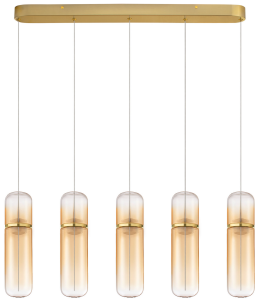

NOVA LUCE

PRODUCT DATASHEET

Version: 001

PRODUCT PHOTOGRAPH

GENERAL INFORMATION

Product Code	9009266
Collection	Indoor
Product Category	Suspension
Product Family	Norma
Mounting Location	Ceiling
Application Environment	Indoor
Specifications	N/A

DIMENSION & WEIGHT

LxWxH (cm)	L: 75 W: 8 H: 235
Cut Out (cm)	N/A
Weight (Kgr)	1.7

MATERIAL & COLOR

Product Color	Gradient Amber & Glossy Gold
Body Material	Glass & Metal

APPLICATION & MOUNTING

Ambient Working Temp.	Max 45°C
Type of Protection	IP20
Dimmable	Yes
Type of Dimming	Triac
Mounting type	Surface
Mounting Depth (cm)	N/A
Led Module Replaceable	No
Light Source	LED

ELECTRICAL DATA

Power (Nominal)	35W
Input voltage (Nominal)	220-240V
Mains Frequency	50/60Hz

PHOTOMETRICAL DATA

Luminous Flux	2450lm
Color Temperature	3000K
Light Color (Designation)	Warm White

WARRANTY

Warranty	3 Years
----------	----------------