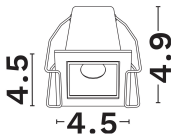

DIMENSION & WEIGHT

LxWxH (cm)	L: 4.5 W: 4.5 H: 4.9
Cut out (cm)	3.7X3.7
Weight (Kgr)	N/A

TECHNICAL DRAWING

MATERIAL & COLOR

Product Color	White
Body Material	Aluminium
Cover Material	N/A

APPLICATION & MOUNTING