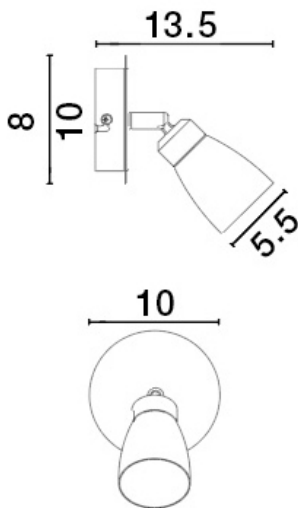

NOVA LUCE

PRODUCT DATASHEET

Version: 001

PRODUCT PHOTOGRAPH

TECHNICAL DRAWING

GENERAL INFORMATION

Product Code	668001
Collection	Decorative
Product Category	Spotlights
Product Family	Cono
Mounting Location	Wall
Application Environment	Indoor

DIMENSION & WEIGHT

LxWxH (cm)	L: 8 W: 13,5 H: 15,7
Cut out (cm)	N/A
Weight (Kgr)	0.3

MATERIAL & COLOR

Product Color	White
Body Material	Aluminium

APPLICATION & MOUNTING

Ambient Working Temp.	Max 45 oC
Type of Protection	IP20
Dimmable	Depends on the lamp
Type of Dimming (Optional)	N/A
Mounting type	Wall
Mounting Depth (cm)	N/A
Led Module Replaceable	Yes
Light Source	LED GU10