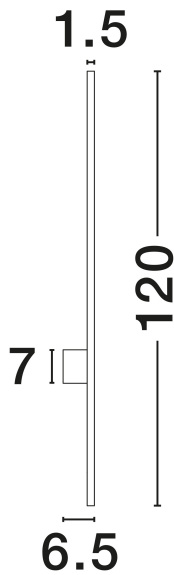

NOVA LUCE

PRODUCT DATASHEET

Version: 001

PRODUCT PHOTOGRAPH

GENERAL INFORMATION

Product Code	9081810
Collection	Indoor
Product Category	Wall
Product Family	Aden
Mounting Location	Wall
Application Environment	Indoor
Specifications	N/A

DIMENSION & WEIGHT

LxWxH (cm)	D: 1.5 W: 6.5 H: 120
Cut Out (cm)	N/A
Weight (Kgr)	0.7

MATERIAL & COLOR

Product Color	Sandy Black
Body Material	Aluminium

APPLICATION & MOUNTING

Ambient Working Temp.	Max 45°C
Type of Protection	IP20
Dimmable	No
Type of Dimming	N/A
Mounting type	Surface
Mounting Depth (cm)	N/A
Led Module Replaceable	No
Light Source	LED

TECHNICAL DRAWING

NOVA LUCE S.A

Schimatari Viotias
32009, Greece

+30 22620 58 121
+30 22620 56 743

info@novaluce.com
www.novaluce.com