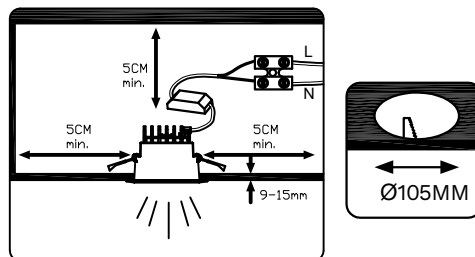

NOVA LUCE

9113777/ 9113778

1

Turn off the general switch

2

Create a CutOut

3. Connect wires

4. Press brackets together to insert the luminaire into the hole

5. Fix luminaire into place

6

Turn on the general Switch