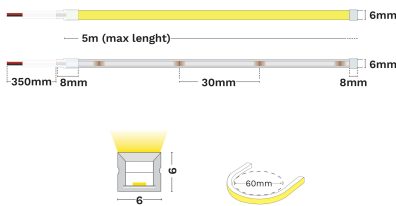

COMPATIBLE WITH

— On/Off Driver: N/A

— Triac Driver: N/A

— Dali Driver: N/A

GENERAL INFORMATION

Product Code	9540115
Product Category	Neon Flex
Product Family	Kema 6X6
Mounting Location	N/A
Application Environment	Outdoor

DIMENSION & WEIGHT

LxWxH (cm)	L:5m 06x06 mm
Cut out (cm)	N/A
Weight (Kgr)	N/A

MATERIAL & COLOR

Product Color	N/A
Body Material	Silicone
Cover Material	N/A

APPLICATION & MOUNTING

Ambient Working Temp.	45 C
Type of Protection	IP67
Protection Class IK	N/A
Dimmable	Yes
Type of Dimming (Optional)	Triac/Dali
Mounting type	N/A
Mounting Depth (cm)	N/A
Led Module Replaceable	No
Light Source	Led
Adjustable	No

NOVA LUCE S.A

Schimatari Viotias
32009, Greece

+30 22620 58 121
+30 22620 56 743

info@novaluce.com
www.novaluce.com