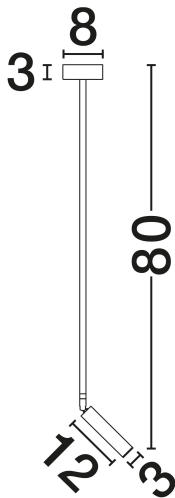

NOVA LUCE

PRODUCT DATASHEET

Version: 001

PRODUCT PHOTOGRAPH

TECHNICAL DRAWING

GENERAL INFORMATION

Product Code	7140184
Collection	Indoor
Product Category	Suspension
Product Family	Sicily
Mounting Location	Ceiling
Application Environment	Indoor
Specifications	N/A

DIMENSION & WEIGHT

LxWxH (cm)	D: 8 W: 12 H: 80
Cut Out (cm)	N/A
Weight (Kgr)	0.72

MATERIAL & COLOR

Product Color	Black
Body Material	Aluminium

APPLICATION & MOUNTING

Ambient Working Temp.	Max 45°C
Type of Protection	IP20
Dimmable	No
Type of Dimming	N/A
Mounting type	Surface
Mounting Depth (cm)	N/A
Led Module Replaceable	No
Light Source	LED

Power (Nominal)	3W
Input voltage (Nominal)	220-240V
Mains Frequency	50/60Hz

PHOTOMETRICAL DATA

Luminous Flux	190lm
Color Temperature	3000K
Light Color (Designation)	Warm White

WARRANTY

Warranty	3 Years
----------	----------------