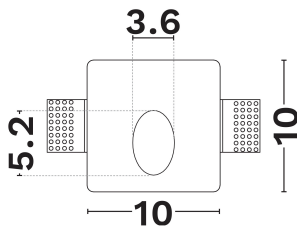

DIMENSION & WEIGHT

LxWxH (cm)	L: 10 W: 4.9 H: 10 cm
Cut out (cm)	10,3 X 10,3
Weight (Kgr)	N/A

TECHNICAL DRAWING

MATERIAL & COLOR

Product Color	White
Body Material	Gypsum
Cover Material	N/A

APPLICATION & MOUNTING

NOVA LUCE

PRODUCT DATASHEET

Version: 001

ELECTRICAL DATA

Power (Nominal)	1
Input voltage (Nominal)	N/A
Mains Frequency	50/60Hz
Output voltage	N/A
Output Current	N/A
Power Factor	N/A
Efficiency	N/A
SVM	N/A
Pst	N/A
Class	II

PHOTOMETRICAL DATA

Luminous Flux	20
Luminous Efficacy	20
Color Temperature	3000
Light Color (Designation)	Warm White
CRI	80
SDCM	<3
Beam Angle	N/A
UGR	N/A

LIFESPAN

Lifetime	20000
----------	--------------