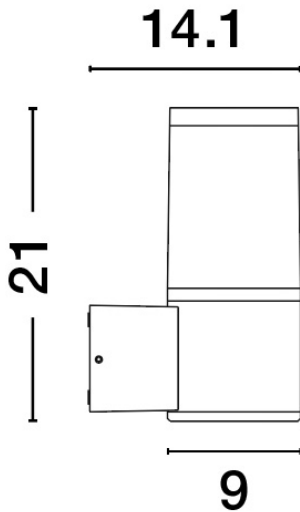

NOVA LUCE

PRODUCT DATASHEET

Version: 001

PRODUCT PHOTOGRAPH

TECHNICAL DRAWING

GENERAL INFORMATION

Product Code	9002873
Collection	Outdoor
Product Category	Wall
Product Family	CETERA
Mounting Location	Wall
Application Environment	Outdoor

DIMENSION & WEIGHT

LxWxH (cm)	L: 9 W: 14 H: 21
Cut out (cm)	N/A
Weight (Kgr)	0.9

MATERIAL & COLOR

Product Color	Black
Body Material	Aluminium & Acrylic

APPLICATION & MOUNTING

Ambient Working Temp.	Max 40 oC
Type of Protection	IP54
Dimmable	No
Type of Dimming (Optional)	N/A
Mounting type	Surface
Mounting Depth (cm)	N/A
Led Module Replaceable	Yes
Light Source	E27