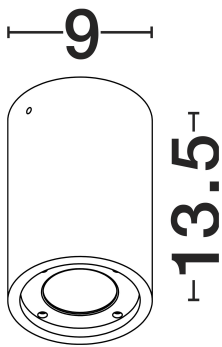

NOVA LUCE

PRODUCT DATASHEET

Version: 001

PRODUCT PHOTOGRAPH

GENERAL INFORMATION

Product Code	9186181
Collection	Outdoor
Product Category	Ceiling
Product Family	Par
Mounting Location	Ceiling
Application Environment	Outdoor
Specifications	N/A

DIMENSION & WEIGHT

LxWxH (cm)	D:9 H:13.5 cm
Cut out (cm)	N/A
Weight (Kgr)	1.26

TECHNICAL DRAWING

MATERIAL & COLOR

Product Color	Black
Body Material	Sandstone Cement

APPLICATION & MOUNTING

Ambient Working Temp.	(-15°C) ~ (+60°C)
Type of Protection	IP65
Dimmable	No
Type of Dimming	N/A
Mounting type	Surface
Mounting Depth (cm)	N/A
Led Module Replaceable	Yes
Light Source	GU10

Power (Nominal)	1x10w
Input voltage (Nominal)	220-240Vac
Mains Frequency	50/60Hz

PHOTOMETRICAL DATA

Luminus Flux	N/A
Color Temperature	N/A
Light Color (Designation)	N/A

WARRANTY

Warranty	3 Years
----------	----------------