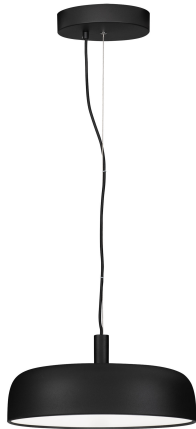

NOVA LUCE

PRODUCT DATASHEET

Version: 001

PRODUCT PHOTOGRAPH

TECHNICAL DRAWING

GENERAL INFORMATION

Product Code	9268002
Collection	Indoor
Product Category	Suspension
Product Family	Noelia
Mounting Location	Wall
Application Environment	Indoor
Specifications	N/A

DIMENSION & WEIGHT

LxWxH (cm)	D: 40 H: 142
Cut Out (cm)	N/A
Weight (Kgr)	1.8

MATERIAL & COLOR

Product Color	Sandy Black
Body Material	Steel, Aluminium & Acrylic

APPLICATION & MOUNTING

Ambient Working Temp.	Max 45°C
Type of Protection	IP20
Dimmable	Yes
Type of Dimming	Triac
Mounting type	Surface
Mounting Depth (cm)	N/A
Led Module Replaceable	No
Light Source	LED

Power (Nominal)	27W
Input voltage (Nominal)	220-240V
Mains Frequency	50/60Hz

PHOTOMETRICAL DATA

Luminous Flux	1224lm
Color Temperature	2700K
Light Color (Designation)	Warm White

WARRANTY

Warranty	3 Years
----------	----------------