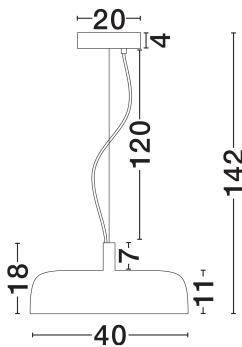

NOVA LUCE

PRODUCT DATASHEET

Version: 001

PRODUCT PHOTOGRAPH

TECHNICAL DRAWING

GENERAL INFORMATION

Product Code	9268002
Collection	Indoor
Product Category	Suspension
Product Family	Noelia
Mounting Location	Wall
Application Environment	Indoor
Specifications	N/A

DIMENSION & WEIGHT

LxWxH (cm)	D: 40 H: 142
Cut Out (cm)	N/A
Weight (Kgr)	1.8

MATERIAL & COLOR

Product Color	Sandy Black
Body Material	Steel, Aluminium & Acrylic

APPLICATION & MOUNTING

Ambient Working Temp.	Max 45°C
Type of Protection	IP20
Dimmable	Yes
Type of Dimming	Triac
Mounting type	Surface
Mounting Depth (cm)	N/A
Led Module Replaceable	No
Light Source	LED

Power (Nominal)	27W
Input voltage (Nominal)	220-240V
Mains Frequency	50/60Hz

PHOTOMETRICAL DATA

Luminous Flux	1224lm
Color Temperature	2700K
Light Color (Designation)	Warm White

WARRANTY

Warranty	3 Years
----------	----------------