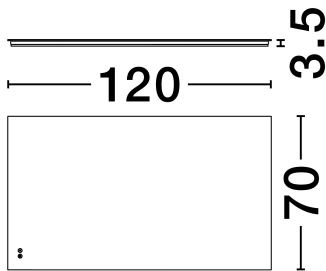

NOVA LUCE

PRODUCT DATASHEET

Version: 001

PRODUCT PHOTOGRAPH

GENERAL INFORMATION

Product Code	9006027
Collection	Indoor
Product Category	Bathroom
Product Family	Alda
Mounting Location	Ceiling
Application Environment	Indoor
Specifications	N/A

DIMENSION & WEIGHT

LxWxH (cm)	L: 70 W: 3.5 H: 120
Cut Out (cm)	N/A
Weight (Kgr)	11

MATERIAL & COLOR

Product Color	/
Body Material	Aluminium & Mirror Glass

TECHNICAL DRAWING

APPLICATION & MOUNTING

Ambient Working Temp.	Max 45°C
Type of Protection	IP44
Dimmable	No
Type of Dimming	N/A
Mounting type	Surface
Mounting Depth (cm)	N/A
Led Module Replaceable	No
Light Source	LED

Power (Nominal)	53W
Input voltage (Nominal)	220-240V
Mains Frequency	50/60Hz

PHOTOMETRICAL DATA

Luminous Flux	1005lm
Color Temperature	3000K
Light Color (Designation)	Warm White

WARRANTY

Warranty	3 Years
----------	----------------