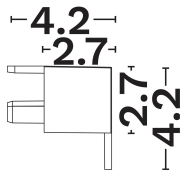

DIMENSION & WEIGHT

LxWxH (cm)	4.2 W:4.15 H:2.16 cm
Cut out (cm)	N/A
Weight (Kgr)	N/A

TECHNICAL DRAWING

MATERIAL & COLOR

Product Color	Black
Body Material	Plastic
Cover Material	N/A

APPLICATION & MOUNTING

Ambient Working Temp.	45 C
Type of Protection	IP20
Protection Class IK	N/A
Dimmable	N/A
Type of Dimming (Optional)	N/A
Mounting type	N/A
Mounting Depth (cm)	N/A
Led Module Replaceable	N/A
Light Source	N/A
Adjustable	N/A