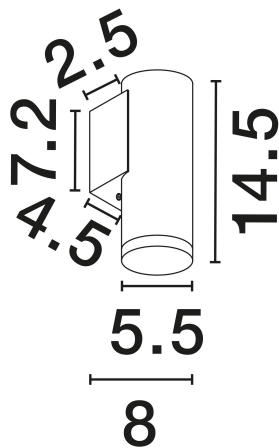

NOVA LUCE

PRODUCT DATASHEET

Version: 001

PRODUCT PHOTOGRAPH

TECHNICAL DRAWING

GENERAL INFORMATION

Product Code	9011423
Collection	Indoor
Product Category	Bathroom
Product Family	???
Mounting Location	Ceiling
Application Environment	Indoor
Specifications	N/A

DIMENSION & WEIGHT

LxWxH (cm)	D: 5.5 W: 8 H: 14.5
Cut Out (cm)	N/A
Weight (Kgr)	0.23

MATERIAL & COLOR

Product Color	Sandy White & Frosted
Body Material	Aluminium & Acrylic

APPLICATION & MOUNTING

Ambient Working Temp.	Max 45°C
Type of Protection	IP44
Dimmable	Yes
Type of Dimming	N/A
Mounting type	Surface
Mounting Depth (cm)	N/A
Led Module Replaceable	Yes
Light Source	MR16/GU10

Power (Nominal)	1x10W
Input voltage (Nominal)	100-240V
Mains Frequency	50/60Hz

PHOTOMETRICAL DATA

Luminous Flux	N/A
Color Temperature	N/A
Light Color (Designation)	N/A

WARRANTY

Warranty	3 Years
----------	----------------