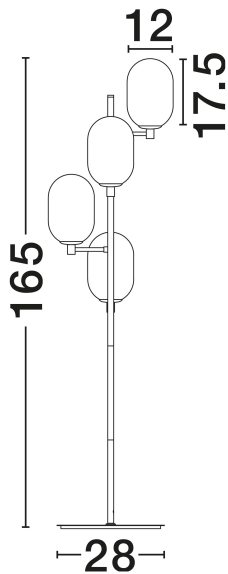

NOVA LUCE

PRODUCT DATASHEET

Version: 001

PRODUCT PHOTOGRAPH

TECHNICAL DRAWING

GENERAL INFORMATION

Product Code	9009248
Collection	Indoor
Product Category	Floor
Product Family	Balor
Mounting Location	Floor
Application Environment	Indoor
Specifications	N/A

DIMENSION & WEIGHT

LxWxH (cm)	D: 12 W: 52.8 H: 165
Cut Out (cm)	N/A
Weight (Kgr)	5.32

MATERIAL & COLOR

Product Color	Gradient White & Brass Gold
Body Material	Glass & Metal

APPLICATION & MOUNTING

Ambient Working Temp.	Max 45°C
Type of Protection	IP20
Dimmable	N/A
Type of Dimming	N/A
Mounting type	Surface
Mounting Depth (cm)	N/A
Led Module Replaceable	Yes
Light Source	G9

Power (Nominal)	4x5W
Input voltage (Nominal)	100-240V
Mains Frequency	50/60Hz

PHOTOMETRICAL DATA

Luminous Flux	N/A
Color Temperature	N/A
Light Color (Designation)	N/A

WARRANTY

Warranty	3 Years
----------	----------------