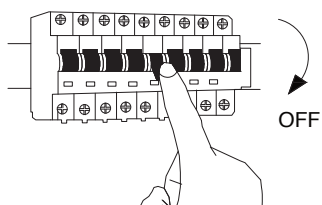

NOVA LUCE

9548103

1

Turn off the general switch

2

Drill holes & apply plastic anchors
With screws

3

Connect the wires

4

Apply the side screws

5

Turn on the general switch