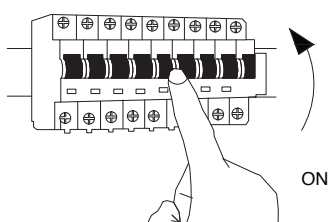

NOVA LUCE

9548103

1

Turn off the general switch

2

Drill holes & apply plastic anchors
With screws

3

Connect the wires

4

Apply the side screws

5

Turn on the general switch