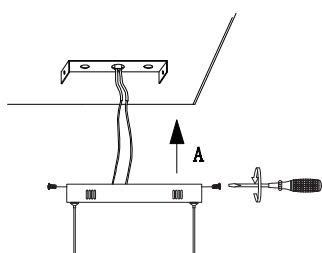

NOVA LUCE

9548103

1

Turn off the general switch

2

Drill holes & apply plastic anchors
With screws

3

Connect the wires

4

Apply the side screws

5

Turn on the general switch