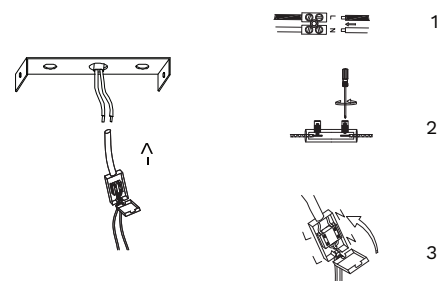

NOVA LUCE

9548103

1

Turn off the general switch

2

Drill holes & apply plastic anchors
With screws

3

Connect the wires

4

Apply the side screws

5

Turn on the general switch