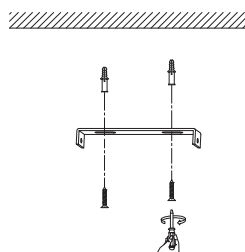

NOVA LUCE

9548103

1

Turn off the general switch

2

Drill holes & apply plastic anchors
With screws

3

Connect the wires

4

Apply the side screws

5

Turn on the general switch