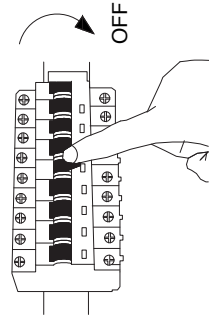

NOVA LUCE

9540401

1

Turn off the general switch

7

Turn on the general switch

1. Turn off the general switch
2. Drill holes apply plastic anchors with screws
 3. Connect wires
 4. Apply screws
5. Apply bulb in place
6. Fix the element in place
7. Turn on the general switch