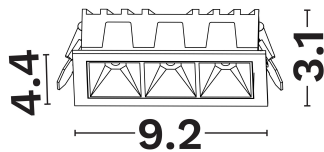

DIMENSION & WEIGHT

LxWxH (cm)	L:9.2 W:4.4 H:3.1
Cut out (cm)	8,7*3,6
Weight (Kgr)	N/A

TECHNICAL DRAWING

MATERIAL & COLOR

Product Color	White
Body Material	Aluminium
Cover Material	N/A

APPLICATION & MOUNTING