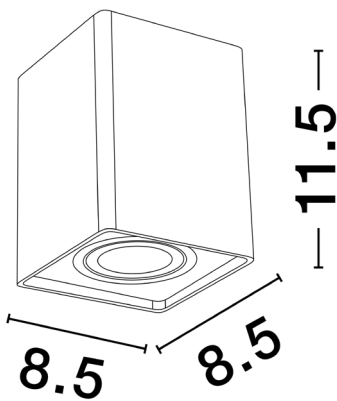

NOVA LUCE

PRODUCT DATASHEET

Version: 001

PRODUCT PHOTOGRAPH

TECHNICAL DRAWING

GENERAL INFORMATION

Product Code	9011353
Collection	Decorative
Product Category	Wall
Product Family	Monique
Mounting Location	Wall
Application Environment	Indoor
Specifications	

DIMENSION & WEIGHT

LxWxH (cm)	L:8.5W:8.5 H:10
Cut out (cm)	N/A
Weight (Kgr)	0.4

MATERIAL & COLOR

Product Color	White
Body Material	Aluminium

APPLICATION & MOUNTING

Ambient Working Temp.	Max 45 oC
Type of Protection	IP20
Dimmable	Depend On Lamp
Type of Dimming	Depend On Lamp
Mounting type	Surface
Mounting Depth (cm)	N/A
Led Module Replaceable	Yes
Light Source	LED GU10

Power (Nominal)	10 W
Input voltage (Nominal)	220-240Vac
Mains Frequency	50/60Hz

PHOTOMETRICAL DATA

Luminous Flux	Depend On Lamp
Color Temperature	Depend On Lamp
Light Color (Designation)	Warm White

WARRANTY