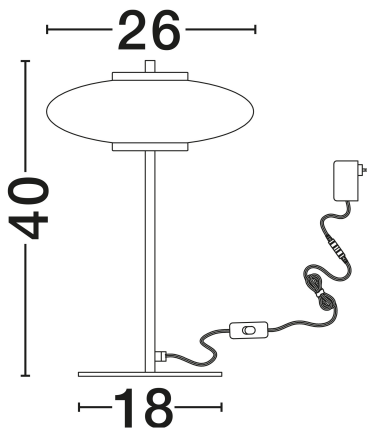

NOVA LUCE

PRODUCT DATASHEET

Version: 001

PRODUCT PHOTOGRAPH

TECHNICAL DRAWING

GENERAL INFORMATION

Product Code	9416948
Collection	Indoor
Product Category	Table
Product Family	Ballet
Mounting Location	Table
Application Environment	Indoor
Specifications	N/A

DIMENSION & WEIGHT

LxWxH (cm)	D: 26 H: 40
Cut Out (cm)	N/A
Weight (Kgr)	1.9

MATERIAL & COLOR

Product Color	Sandy Black & Smokey Grey
Body Material	Metal & Glass

APPLICATION & MOUNTING

Ambient Working Temp.	Max 45°C
Type of Protection	IP20
Dimmable	Yes
Type of Dimming	Triac
Mounting type	Surface
Mounting Depth (cm)	N/A
Led Module Replaceable	No
Light Source	LED

Power (Nominal)	8W
Input voltage (Nominal)	220-240V
Mains Frequency	50/60Hz

PHOTOMETRICAL DATA

Luminous Flux	221lm
Color Temperature	3000K
Light Color (Designation)	Warm White

WARRANTY

Warranty	3 Years
----------	----------------