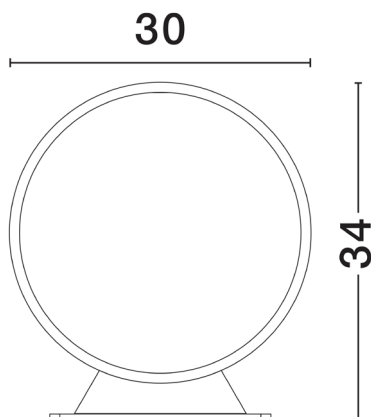

NOVA LUCE

PRODUCT DATASHEET

Version: 001

PRODUCT PHOTOGRAPH

TECHNICAL DRAWING

GENERAL INFORMATION

Product Code	9030716
Collection	Outdoor
Product Category	Floor
Product Family	Mib
Mounting Location	Ground
Application Environment	Outdoor
Specifications	Antisalt Protection

DIMENSION & WEIGHT

LxWxH (cm)	D: 30 H: 34
Cut out (cm)	N/A
Weight (Kgr)	1.56

MATERIAL & COLOR

Product Color	Black
Body Material	Aluminium

APPLICATION & MOUNTING

Ambient Working Temp.	Max 45 oC
Type of Protection	IP65
Dimmable	No
Type of Dimming (Optional)	N/A
Mounting type	Surface
Mounting Depth (cm)	N/A
Led Module Replaceable	No
Light Source	LED

Power (Nominal)	6 W
Input voltage (Nominal)	220-240Vac
Mains Frequency	50/60Hz

PHOTOMETRICAL DATA

Luminous Flux	405 lm
Color Temperature	3000 K
Light Color (Designation)	Warm White

WARRANTY

Warranty	3 Years
----------	----------------