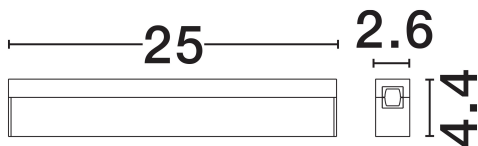

GENERAL INFORMATION

Product Code	9090293
Collection	Indoor
Product Category	Accessories
Product Family	Versus
Mounting Location	N/A
Application Environment	Indoor
Specifications	N/A

DIMENSION & WEIGHT

LxWxH (cm)	L: 25 W: 2.6 H: 4.4
Cut Out (cm)	N/A
Weight (Kgr)	0

MATERIAL & COLOR

Product Color	Sandy Black
Body Material	Aluminium

APPLICATION & MOUNTING

Ambient Working Temp.	Max 45°C
Type of Protection	IP20
Dimmable	No
Type of Dimming	N/A
Mounting type	Surface
Mounting Depth (cm)	N/A
Led Module Replaceable	No
Light Source	LED

NOVA LUCE S.A

Schimatari Viotias
32009, Greece

+30 22620 58 121
+30 22620 56 743

info@novaluce.com
www.novaluce.com