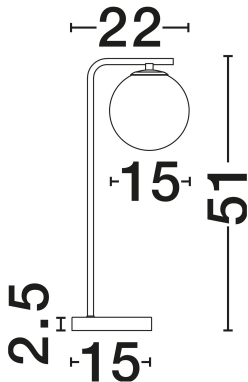

NOVA LUCE

PRODUCT DATASHEET

Version: 001

PRODUCT PHOTOGRAPH

TECHNICAL DRAWING

GENERAL INFORMATION

Product Code	9185361
Collection	Indoor
Product Category	Table
Product Family	Alvarez
Mounting Location	Table
Application Environment	Indoor
Specifications	N/A

DIMENSION & WEIGHT

LxWxH (cm)	L: 22 W: 15 H: 51
Cut Out (cm)	N/A
Weight (Kgr)	1.7

MATERIAL & COLOR

Product Color	Satin Gold & Black & White Opal
Body Material	Metal & Glass & Marble

APPLICATION & MOUNTING

Ambient Working Temp.	Max 45°C
Type of Protection	IP20
Dimmable	Yes
Type of Dimming	N/A
Mounting type	Surface
Mounting Depth (cm)	N/A
Led Module Replaceable	Yes
Light Source	LED E14

NOVA LUCE S.A

Schimatari Viotias
32009, Greece

+30 22620 58 121
+30 22620 56 743

info@novaluce.com
www.novaluce.com

NOVA LUCE

PRODUCT DATASHEET

Version: 001

ELECTRICAL DATA

Power (Nominal)	1x5W
Input voltage (Nominal)	100-240V
Mains Frequency	50/60Hz

PHOTOMETRICAL DATA