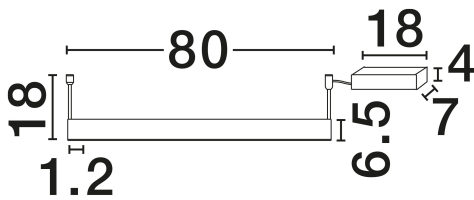

NOVA LUCE

PRODUCT DATASHEET

Version: 001

PRODUCT PHOTOGRAPH

GENERAL INFORMATION

Product Code	9063604
Collection	Indoor
Product Category	Ceiling
Product Family	Motif
Mounting Location	Ceiling
Application Environment	Indoor
Specifications	N/A

DIMENSION & WEIGHT

LxWxH (cm)	D: 80 W: 1.2 H: 18
Cut Out (cm)	N/A
Weight (Kgr)	2.7

MATERIAL & COLOR

Product Color	Sandy Black
Body Material	Aluminium & Acrylic

TECHNICAL DRAWING

APPLICATION & MOUNTING

Ambient Working Temp.	Max 45°C
Type of Protection	IP20
Dimmable	Yes
Type of Dimming	Triac
Mounting type	Surface
Mounting Depth (cm)	N/A
Led Module Replaceable	No
Light Source	LED

Power (Nominal)	50W
Input voltage (Nominal)	220-240V
Mains Frequency	50/60Hz

PHOTOMETRICAL DATA

Luminous Flux	4166lm
Color Temperature	3000K
Light Color (Designation)	Warm White

WARRANTY

Warranty	3 Years
----------	----------------