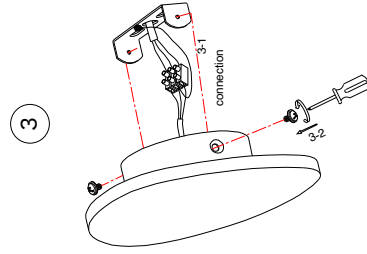

NOVA LUCE

9030739

1

Turn off the general switch

2

Drill holes & apply plastic anchors
by tying up screws

3

Connect wires
& fix it in place by apply side screws

4

Turn on the general switch

7