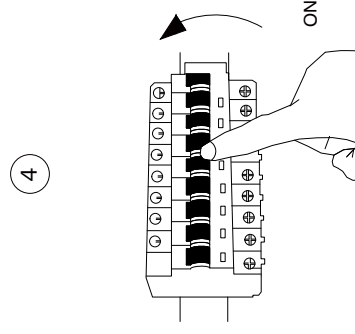

NOVA LUCE

9030739

1

Turn off the general switch

2

Drill holes & apply plastic anchors
by tying up screws

3

Connect wires
& fix it in place by apply side screws

4

Turn on the general switch

7