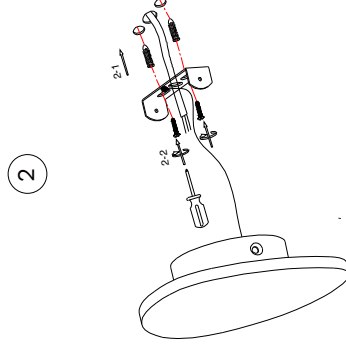

NOVA LUCE

9030739

1

Turn off the general switch

2

Drill holes & apply plastic anchors
by tying up screws

3

Connect wires
& fix it in place by apply side screws