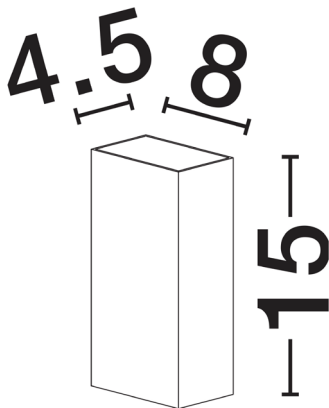

NOVA LUCE

PRODUCT DATASHEET

Version: 001

PRODUCT PHOTOGRAPH

TECHNICAL DRAWING

GENERAL INFORMATION

Product Code	9030936
Collection	Outdoor
Product Category	Wall
Product Family	Orion
Mounting Location	Wall
Application Environment	Outdoor
Specifications	Antisalt Protection

DIMENSION & WEIGHT

LxWxH (cm)	L: 8 W: 4,5 H: 16
Cut out (cm)	N/A
Weight (Kgr)	0.45

MATERIAL & COLOR

Product Color	White
Body Material	Aluminium & Glass

APPLICATION & MOUNTING

Ambient Working Temp.	Max 45 oC
Type of Protection	IP54
Dimmable	No
Type of Dimming (Optional)	N/A
Mounting type	Surface
Mounting Depth (cm)	N/A
Led Module Replaceable	No
Light Source	LED

Power (Nominal)	4 W
Input voltage (Nominal)	220-240Vac
Mains Frequency	50/60Hz

PHOTOMETRICAL DATA

Luminous Flux	161 lm
Color Temperature	3000 K
Light Color (Designation)	Warm White

WARRANTY

Warranty	3 Years
----------	----------------