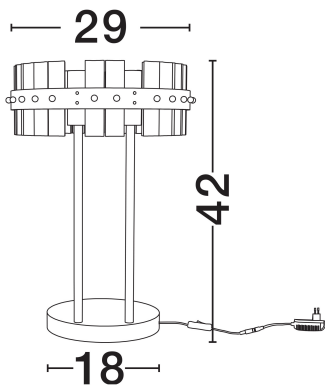

GENERAL INFORMATION

Product Code	9019746
Collection	Indoor
Product Category	Table
Product Family	????
Mounting Location	Table
Application Environment	Indoor
Specifications	N/A

DIMENSION & WEIGHT

LxWxH (cm)	D: 29 H: 42
Cut Out (cm)	N/A
Weight (Kgr)	5.5

MATERIAL & COLOR

Product Color	Platinum Gold
Body Material	Stainless Steel & Glass

APPLICATION & MOUNTING

Ambient Working Temp.	Max 45°C
Type of Protection	IP20
Dimmable	No
Type of Dimming	N/A
Mounting type	Surface
Mounting Depth (cm)	N/A
Led Module Replaceable	No
Light Source	LED

NOVA LUCE S.A

Schimatari Viotias
32009, Greece

+30 22620 58 121
+30 22620 56 743

info@novaluce.com
www.novaluce.com